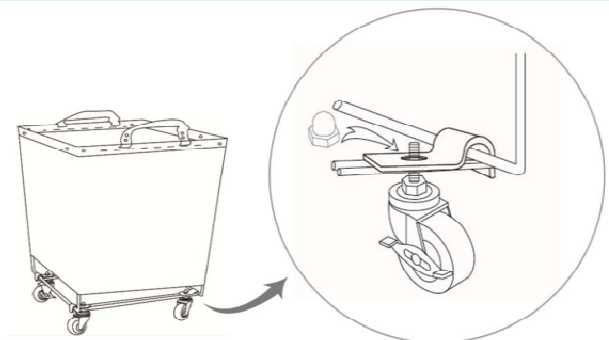

PRODUCT SPECIFICATIONS

SKU	Product Name	Product Size (mm)	Material	Net Weight (kg)
33.36.16000100	Canvas Laundry Basket with Wheels	460*460*530	Iron Spraying+100% Cotton Canvas Fabric	4.5

NOTES FOR ORDERING

- :: Package is two pieces per carton.
- :: The laundry basket frame and canvas bag are integrated and not detachable. The casters should be assembled separately.

INSTALLATION GUIDE

Connect the laundry basket frame to the caster with the connector and fix it with the M6 nut as shown below. It is recommended that casters with brakes be mounted diagonally.