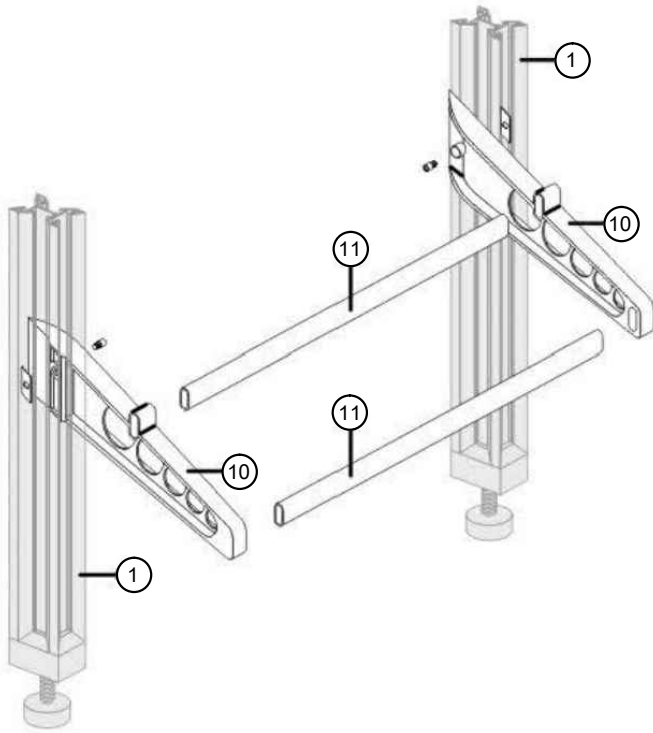

VARIANTS OF PROPS FASTENING

1. Installation of the prop using the prop leg 1 and the adjustment element.

2. Installation of the prop using the prop leg 1.

BETTER VENACE, ELEGANT LIFE

www.venace.com

- ◆ Factory Supply
- ◆ Rapid Shipment
- ◆ Reasonable Price

- ◆ TÜV Certificate
- ◆ SGS Certificate
- ◆ APICS Certificate

Aluminium Walk In Closet

WARDROBE ACCESSORIES >>WALK IN CLOSET >>INSTALLATION INSTRUCTIONS

INSTRUCTION

SHOES SHELVES ASSEMBLING

The shoes beam fastening height is adjusted if necessary.

SHOES BEAM CALCULATION

Aluminium Walk In Closet

WARDROBE ACCESSORIES >>WALK IN CLOSET >>INSTALLATION INSTRUCTIONS

INSTRUCTION

USE OF HORIZONTAL U-SHAPED PROFILE

VERTICAL CROSS-SECTION P-SHAPED PROFILE

BETTER VENACE, ELEGANT LIFE