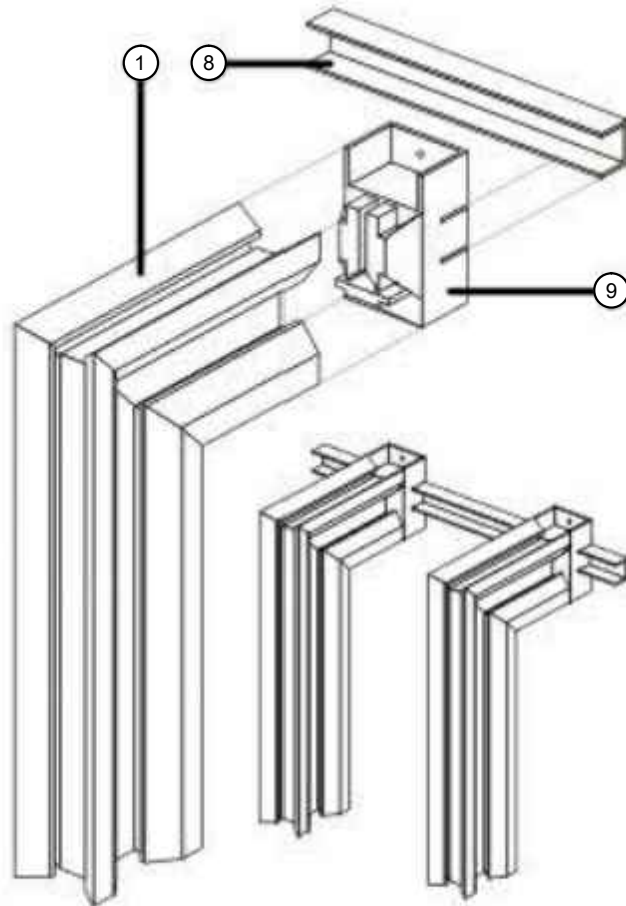

- ◆ TÜV Certificate
- ◆ SGS Certificate
- ◆ APICS Certificate

Aluminium Walk In Closet

WARDROBE ACCESSORIES >>WALK IN CLOSET >>INSTALLATION INSTRUCTIONS

INSTRUCTION

SHOES SHELVES ASSEMBLING

The shoes beam fastening height is adjusted if necessary.

SHOES BEAM CALCULATION

Aluminium Walk In Closet

WARDROBE ACCESSORIES >>WALK IN CLOSET >>INSTALLATION INSTRUCTIONS

INSTRUCTION

USE OF HORIZONTAL U-SHAPED PROFILE

VERTICAL CROSS-SECTION P-SHAPED PROFILE

BETTER VENACE, ELEGANT LIFE