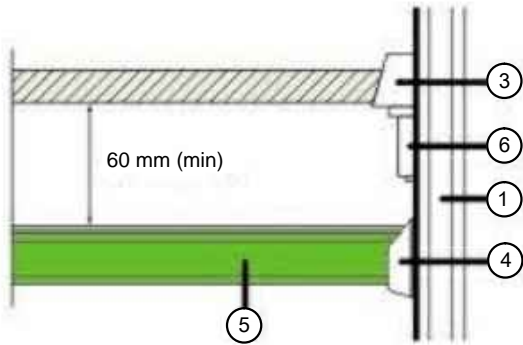

INSTRUCTION

SHELVES ASSEMBLING

CALCULATION OF THE SHELVES LENGTH

$$La = LS$$

$$Lp = LS - 26 \text{ mm}$$

- ◆ Factory Supply
- ◆ TÜV Certificate
- ◆ Rapid Shipment
- ◆ SGS Certificate
- ◆ Reasonable Price
- ◆ APICS Certificate

Aluminium Walk In Closet

WARDROBE ACCESSORIES >>WALK IN CLOSET >>INSTALLATION INSTRUCTIONS

INSTRUCTION

POSITIONING OF THE CLOTHES BEAM AS TO THE HEIGHT

DRAWERS LENGTH CALCULATION

$$La = LS - 26 \text{ mm}$$