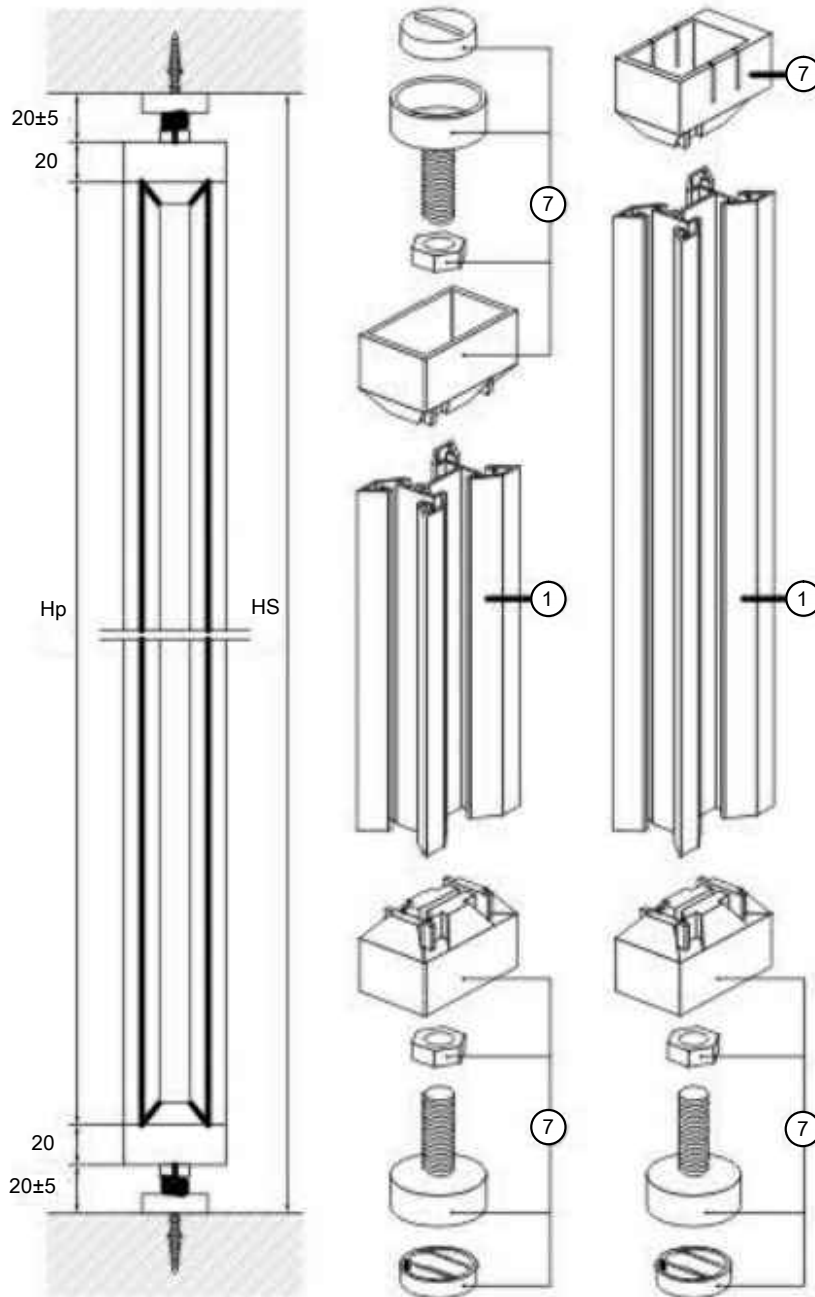

MATERIALS

① Vertical Bearing Profile

② Shelves Holder

③ Shelves Holder Plug

④ Closet Beam Mount

⑤ Clothes Beam

⑥ Shelves Holder Mount

⑦ Adjustable Leg Base

- ◆ TÜV Certificate
- ◆ SGS Certificate
- ◆ APICS Certificate

Aluminium Walk In Closet

WARDROBE ACCESSORIES >>WALK IN CLOSET >>INSTALLATION INSTRUCTIONS

INSTRUCTION

- ① Vertical Bearing Profile
- ② Shelves Holder
- ③ Shelves Holder Plug
- ④ Closet Beam Mount
- ⑤ Clothes Beam
- ⑥ Shelves Holder Mount
- ⑦ Adjustable Leg Base
- ⑧ U-Shaped Horizontal Profile
- ⑨ Wall Mount
- ⑩ Shoes Beam Mount
- ⑪ Shoes Beam
- ⑫ Profiles Angular Joint

Aluminium Walk In Closet

WARDROBE ACCESSORIES >>WALK IN CLOSET >>INSTALLATION INSTRUCTIONS

INSTRUCTION

FASTENING FLOOR - CEILING

$$H_p = H_S - 90 \text{ mm}$$

BETTER VENACE, ELEGANT LIFE

www.venace.com

- ◆ Factory Supply
- ◆ Rapid Shipment
- ◆ Reasonable Price