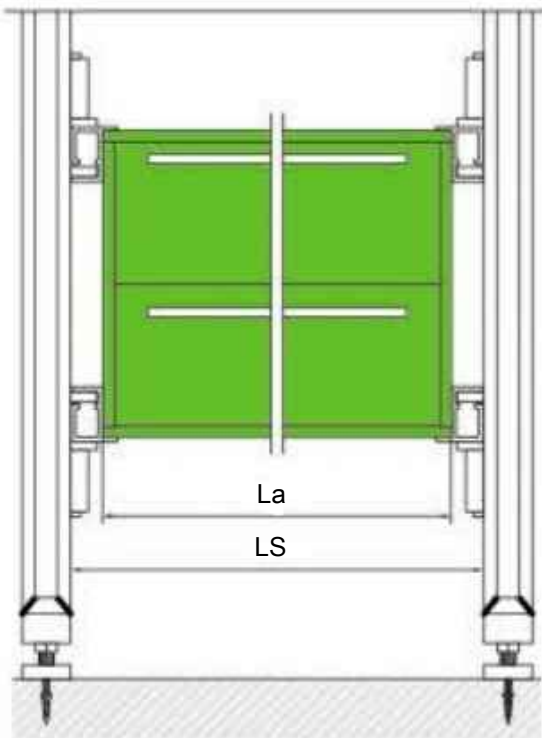

Aluminium Walk In Closet

WARDROBE ACCESSORIES >>WALK IN CLOSET >>INSTALLATION INSTRUCTIONS

INSTRUCTION

POSITIONING OF THE CLOTHES BEAM AS TO THE HEIGHT

DRAWERS LENGTH CALCULATION

$$La = LS - 26 \text{ mm}$$