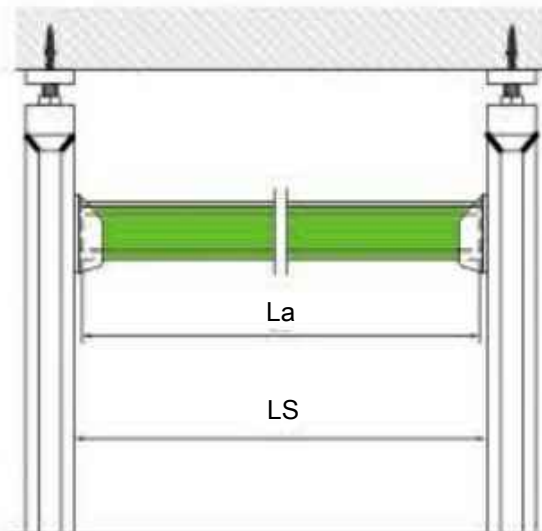

Aluminium Walk In Closet

WARDROBE ACCESSORIES >>WALK IN CLOSET >>INSTALLATION INSTRUCTIONS

INSTRUCTION

POSITIONING OF THE CLOTHES BEAM AS TO THE HEIGHT

DRAWERS LENGTH CALCULATION

$$La = LS - 26 \text{ mm}$$

CLOTHES BEAM LENGTH CALCULATION

$$La = LS - 4 \text{ mm}$$

BETTER VENACE, ELEGANT LIFE

www.venace.com

- ◆ Factory Supply
- ◆ TÜV Certificate
- ◆ Rapid Shipment
- ◆ SGS Certificate
- ◆ Reasonable Price
- ◆ APICS Certificate