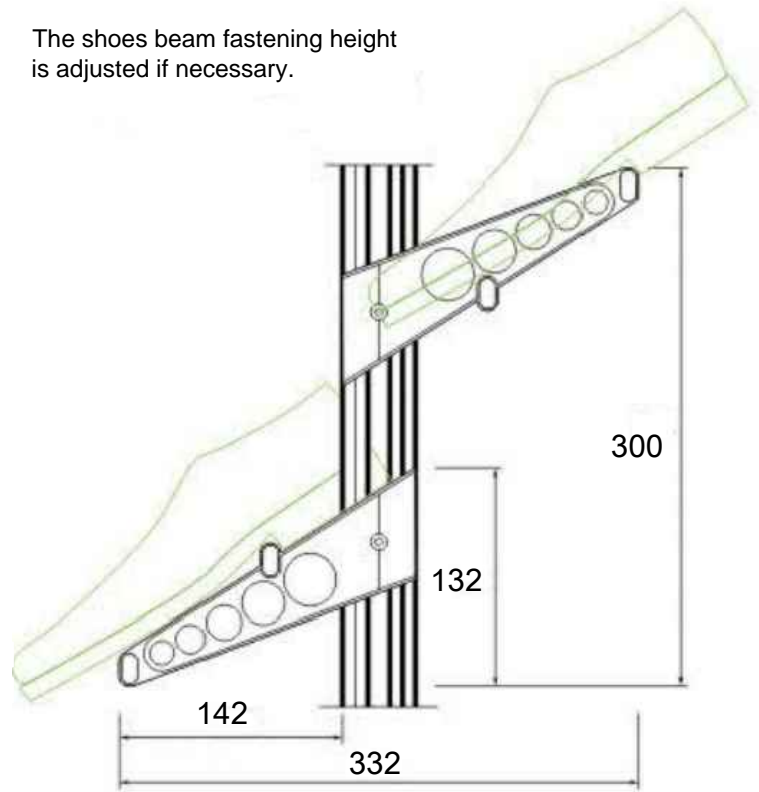

- ◆ TÜV Certificate
- ◆ SGS Certificate
- ◆ APICS Certificate

Aluminium Walk In Closet

WARDROBE ACCESSORIES >>WALK IN CLOSET >>INSTALLATION INSTRUCTIONS

INSTRUCTION

SHOES SHELVES ASSEMBLING

The shoes beam fastening height is adjusted if necessary.

SHOES BEAM CALCULATION

Aluminium Walk In Closet

WARDROBE ACCESSORIES >>WALK IN CLOSET >>INSTALLATION INSTRUCTIONS

INSTRUCTION

USE OF HORIZONTAL U-SHAPED PROFILE

VERTICAL CROSS-SECTION P-SHAPED PROFILE

BETTER VENACE, ELEGANT LIFE