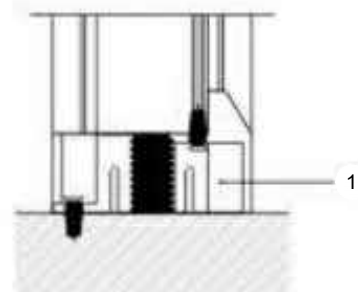

2. Installation of the prop using the prop leg 1.