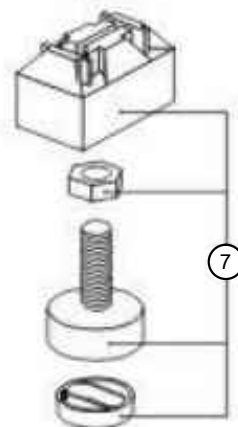

2. Installation of the prop using the prop leg 1.