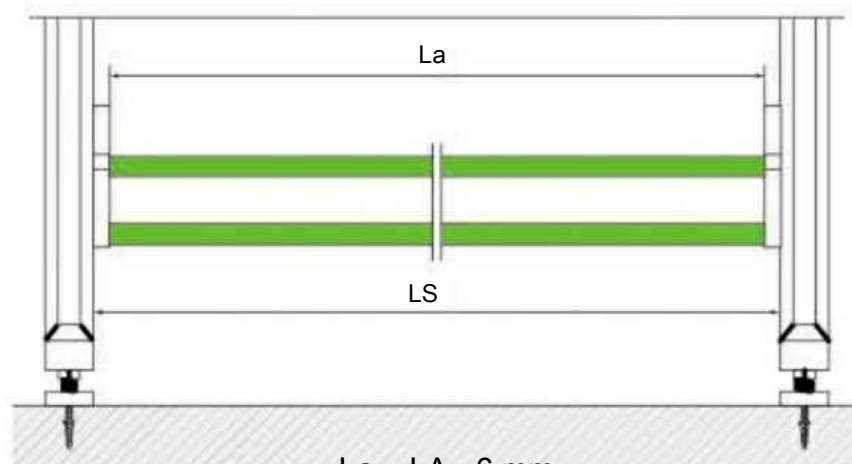

VARIANTS OF PROPS FASTENING

1. Installation of the prop using the prop leg 1 and the adjustment element.

2. Installation of the prop using the prop leg 1.

BETTER VENACE, ELEGANT LIFE

www.venace.com

- ◆ Factory Supply
- ◆ Rapid Shipment
- ◆ Reasonable Price

- ◆ TÜV Certificate
- ◆ SGS Certificate
- ◆ APICS Certificate

Aluminium Walk In Closet

WARDROBE ACCESSORIES >>WALK IN CLOSET >>INSTALLATION INSTRUCTIONS

INSTRUCTION

SHOES SHELVES ASSEMBLING

The shoes beam fastening height is adjusted if necessary.

SHOES BEAM CALCULATION

Aluminium Walk In Closet

WARDROBE ACCESSORIES >>WALK IN CLOSET >>INSTALLATION INSTRUCTIONS

INSTRUCTION

USE OF HORIZONTAL U-SHAPED PROFILE

VERTICAL CROSS-SECTION P-SHAPED PROFILE

BETTER VENACE, ELEGANT LIFE