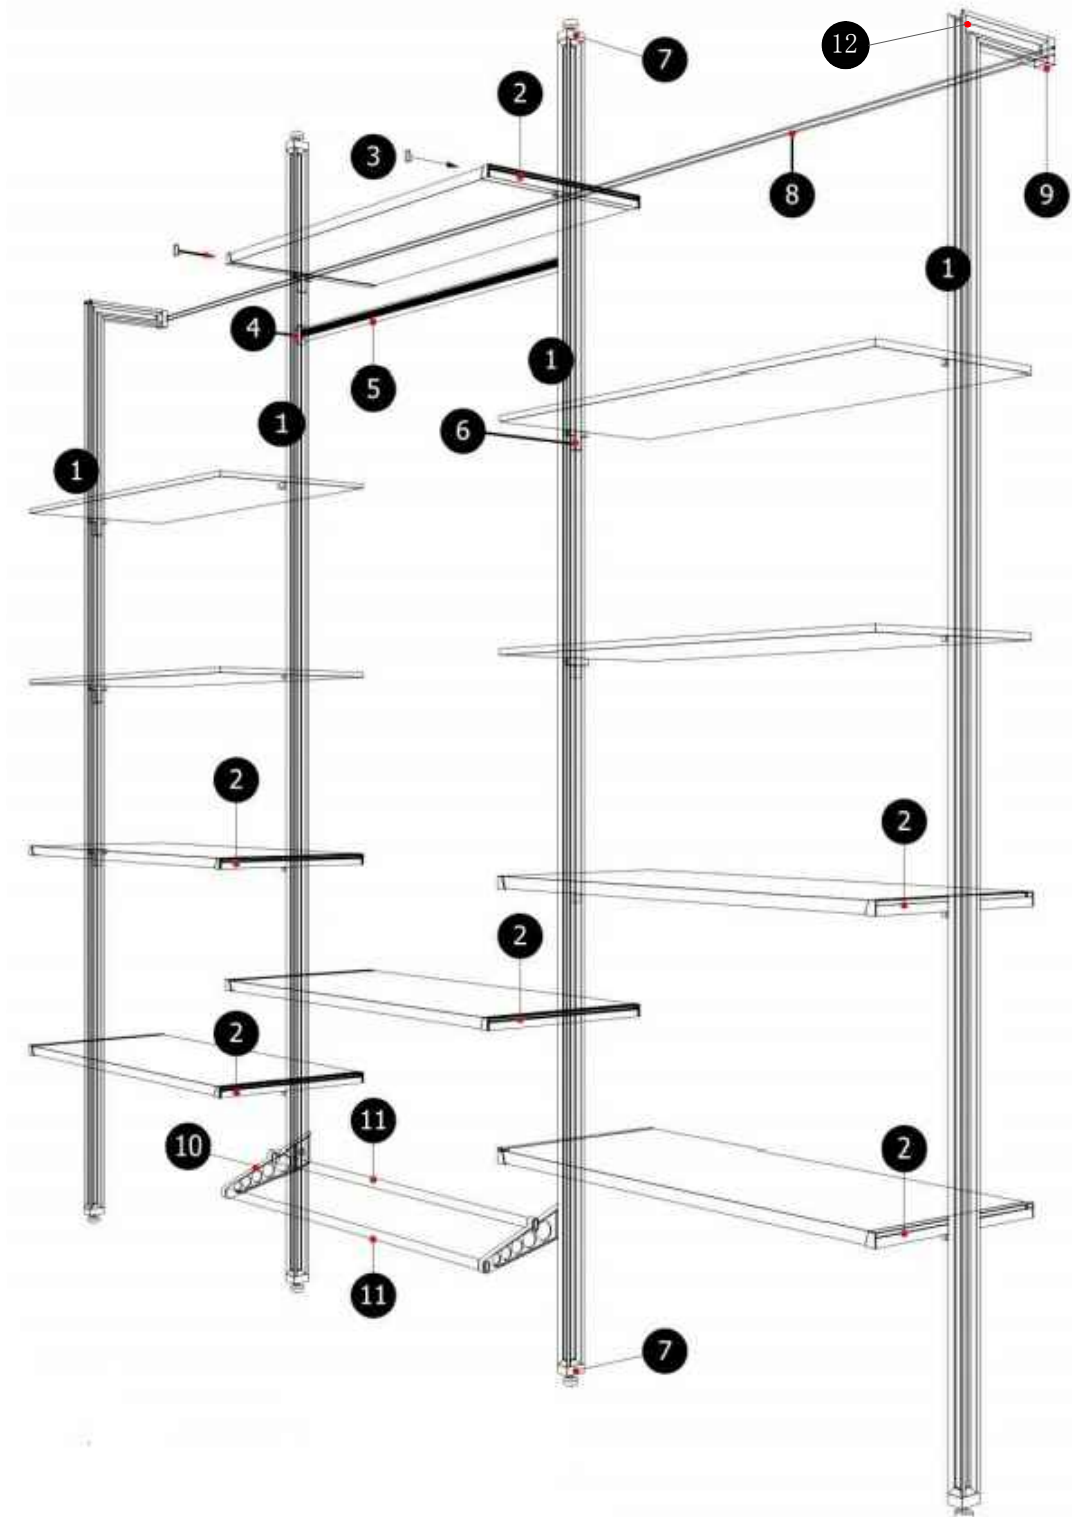

MATERIALS

① Vertical Bearing Profile

② Shelves Holder

③ Shelves Holder Plug

④ Closet Beam Mount

⑤ Clothes Beam

⑥ Shelves Holder Mount

⑦ Adjustable Leg Base

⑧ U-Shaped Horizontal Profile

⑨ Wall Mount

⑩ Shoes Beam Mount

⑪ Shoes Beam

⑫ Profiles Angular Joint

BETTER VENACE, ELEGANT LIFE

www.venace.com

- ◆ Factory Supply
- ◆ Rapid Shipment
- ◆ Reasonable Price

- ◆ TÜV Certificate
- ◆ SGS Certificate
- ◆ APICS Certificate

Aluminium Walk In Closet

WARDROBE ACCESSORIES >>WALK IN CLOSET >>INSTALLATION INSTRUCTIONS

INSTRUCTION

- ① Vertical Bearing Profile
- ② Shelves Holder
- ③ Shelves Holder Plug
- ④ Closet Beam Mount
- ⑤ Clothes Beam
- ⑥ Shelves Holder Mount
- ⑦ Adjustable Leg Base
- ⑧ U-Shaped Horizontal Profile
- ⑨ Wall Mount
- ⑩ Shoes Beam Mount
- ⑪ Shoes Beam
- ⑫ Profiles Angular Joint

Aluminium Walk In Closet

WARDROBE ACCESSORIES >>WALK IN CLOSET >>INSTALLATION INSTRUCTIONS

INSTRUCTION

FASTENING FLOOR - CEILING

$$H_p = H_S - 90 \text{ mm}$$

BETTER VENACE, ELEGANT LIFE

www.venace.com

- ◆ Factory Supply
- ◆ Rapid Shipment
- ◆ Reasonable Price