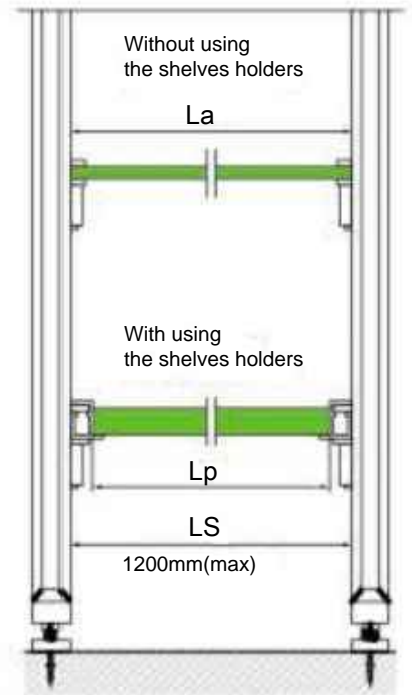

SHOES BEAM CALCULATION

Aluminium Walk In Closet

WARDROBE ACCESSORIES >>WALK IN CLOSET >>INSTALLATION INSTRUCTIONS

INSTRUCTION

USE OF HORIZONTAL U-SHAPED PROFILE

VERTICAL CROSS-SECTION P-SHAPED PROFILE

BETTER VENACE, ELEGANT LIFE

INSTRUCTION

SHELVES ASSEMBLING

CALCULATION OF THE SHELVES LENGTH

$$La = LS$$

$$Lp = LS - 26 \text{ mm}$$

- ◆ Factory Supply
- ◆ TÜV Certificate
- ◆ Rapid Shipment
- ◆ SGS Certificate
- ◆ Reasonable Price
- ◆ APICS Certificate