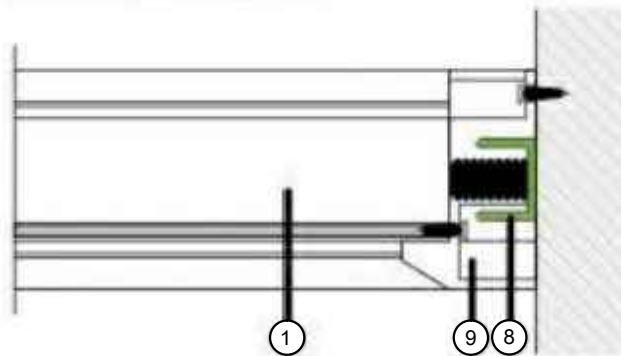

SHOES BEAM CALCULATION

Aluminium Walk In Closet

WARDROBE ACCESSORIES >>WALK IN CLOSET >>INSTALLATION INSTRUCTIONS

INSTRUCTION

USE OF HORIZONTAL U-SHAPED PROFILE

VERTICAL CROSS-SECTION P-SHAPED PROFILE

BETTER VENACE, ELEGANT LIFE