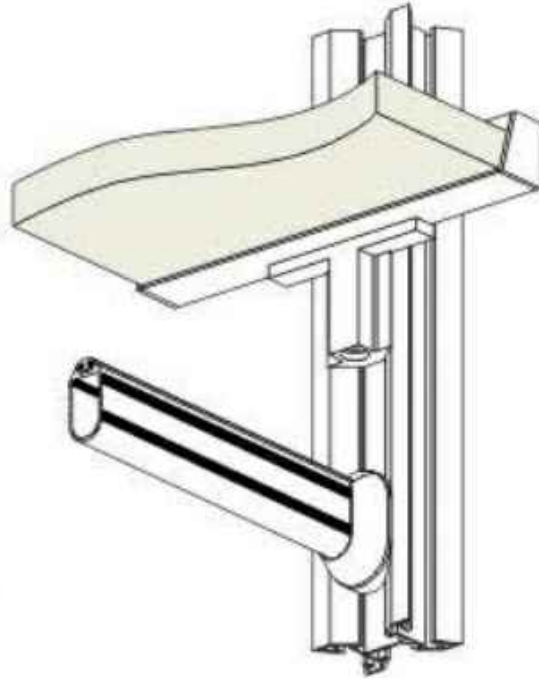

Aluminium Walk In Closet

WARDROBE ACCESSORIES >>WALK IN CLOSET >>INSTALLATION INSTRUCTIONS

INSTRUCTION

ASSEMBLING THE DRAWERS AND THE CLOTHES BEAM

BETTER VENACE, ELEGANT LIFE

www.venace.com

- ◆ Factory Supply
- ◆ Rapid Shipment
- ◆ Reasonable Price
- ◆ TÜV Certificate
- ◆ SGS Certificate
- ◆ APICS Certificate

Aluminium Walk In Closet

WARDROBE ACCESSORIES >>WALK IN CLOSET >>INSTALLATION INSTRUCTIONS

INSTRUCTION

POSITIONING OF THE CLOTHES BEAM AS TO THE HEIGHT

DRAWERS LENGTH CALCULATION

$$La = LS - 26 \text{ mm}$$