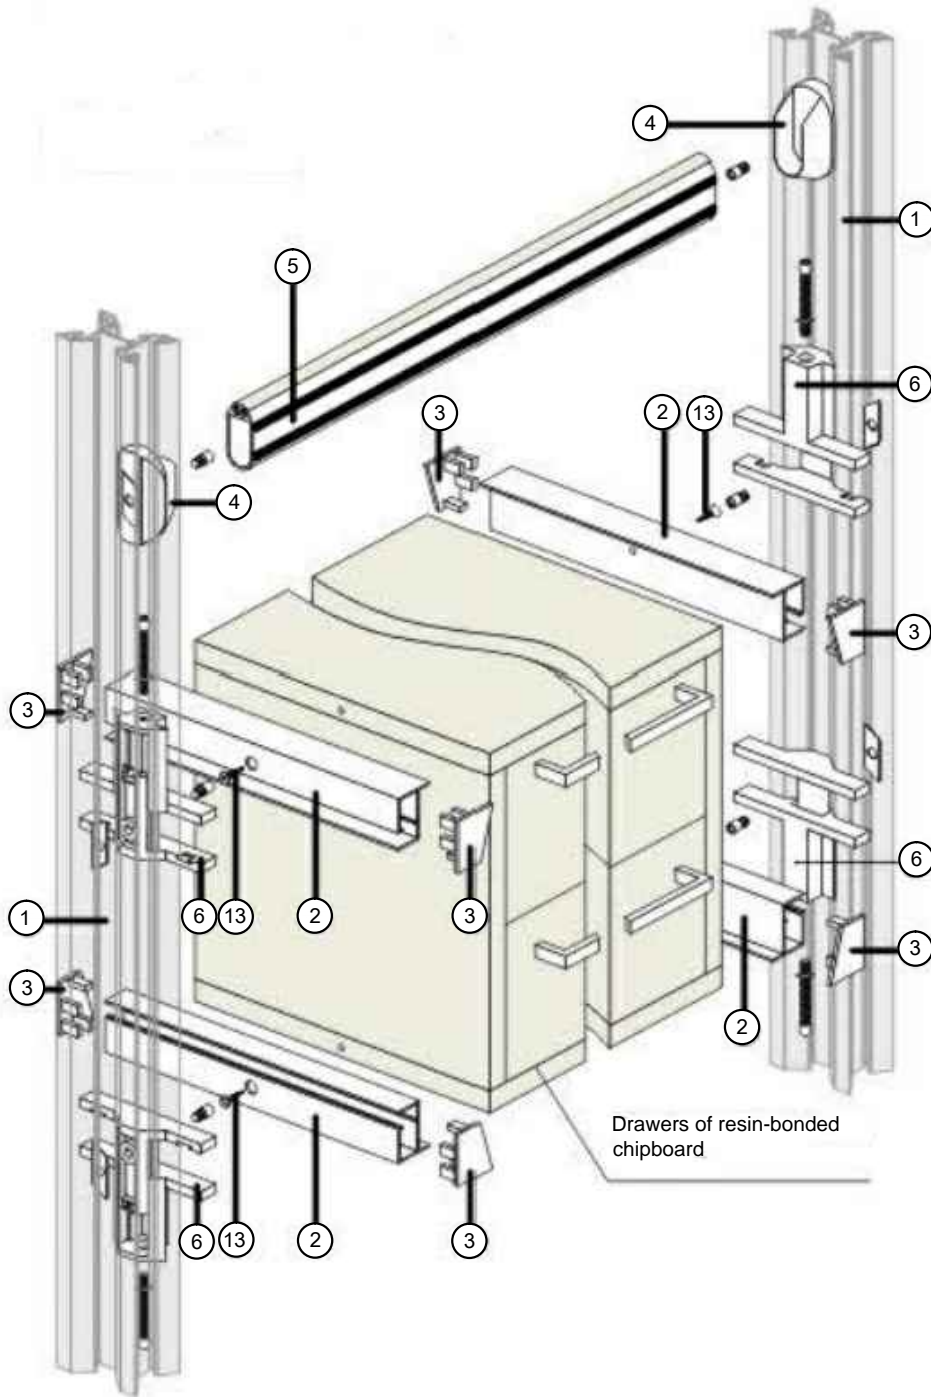

SHOES BEAM CALCULATION

Aluminium Walk In Closet

WARDROBE ACCESSORIES >>WALK IN CLOSET >>INSTALLATION INSTRUCTIONS

INSTRUCTION

USE OF HORIZONTAL U-SHAPED PROFILE

VERTICAL CROSS-SECTION P-SHAPED PROFILE

BETTER VENACE, ELEGANT LIFE

INSTRUCTION

SHELVES ASSEMBLING

CALCULATION OF THE SHELVES LENGTH

$$La = LS$$

$$Lp = LS - 26 \text{ mm}$$

- ◆ Factory Supply
- ◆ TÜV Certificate
- ◆ Rapid Shipment
- ◆ SGS Certificate
- ◆ Reasonable Price
- ◆ APICS Certificate

Aluminium Walk In Closet

WARDROBE ACCESSORIES >>WALK IN CLOSET >>INSTALLATION INSTRUCTIONS

INSTRUCTION

ASSEMBLING THE DRAWERS AND THE CLOTHES BEAM

BETTER VENACE, ELEGANT LIFE

www.venace.com

- ◆ Factory Supply
- ◆ Rapid Shipment
- ◆ Reasonable Price
- ◆ TÜV Certificate
- ◆ SGS Certificate
- ◆ APICS Certificate