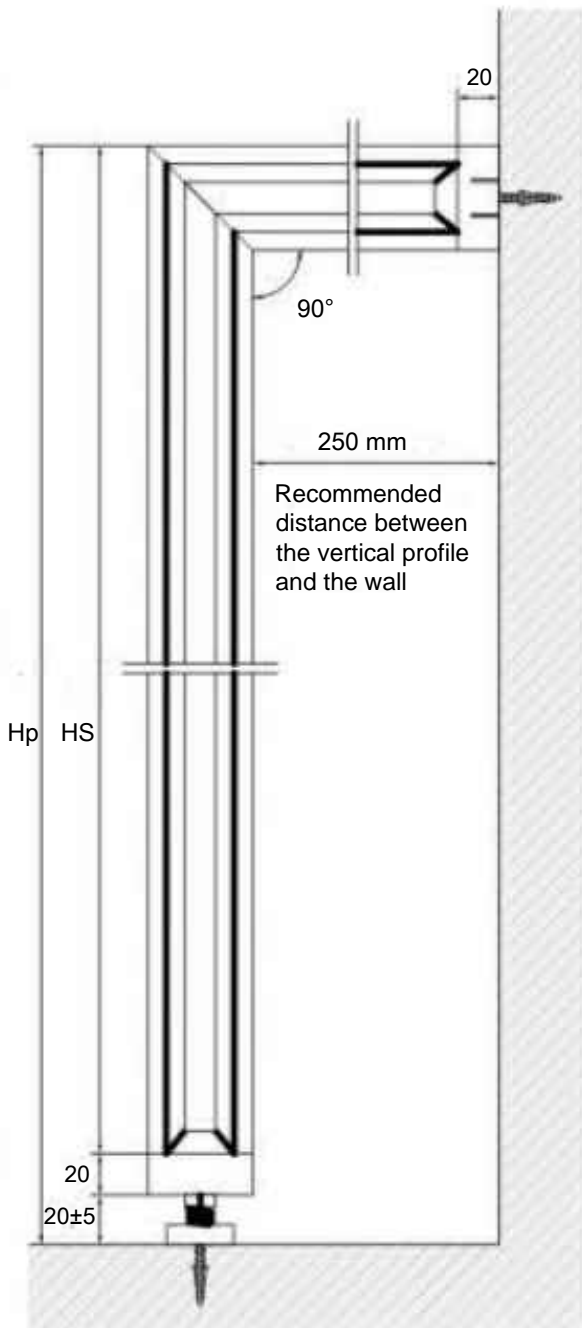

Aluminium Walk In Closet

WARDROBE ACCESSORIES >>WALK IN CLOSET >>INSTALLATION INSTRUCTIONS

INSTRUCTION

FASTENING FLOOR - WALL

$H_p = H_S - 45 \text{ mm}$