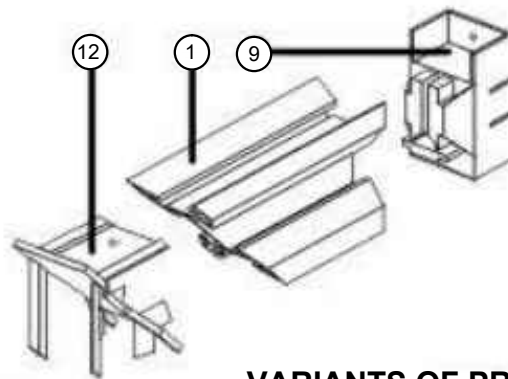

- ◆ TÜV Certificate
- ◆ SGS Certificate
- ◆ APICS Certificate

Aluminium Walk In Closet

WARDROBE ACCESSORIES >>WALK IN CLOSET >>INSTALLATION INSTRUCTIONS

INSTRUCTION

FASTENING FLOOR - WALL

$H_p = H_S - 45 \text{ mm}$