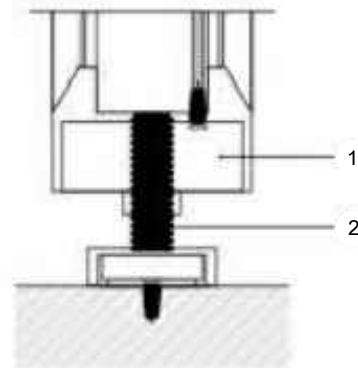

VARIANTS OF PROPS FASTENING

1. Installation of the prop using the prop leg 1 and the adjustment element.