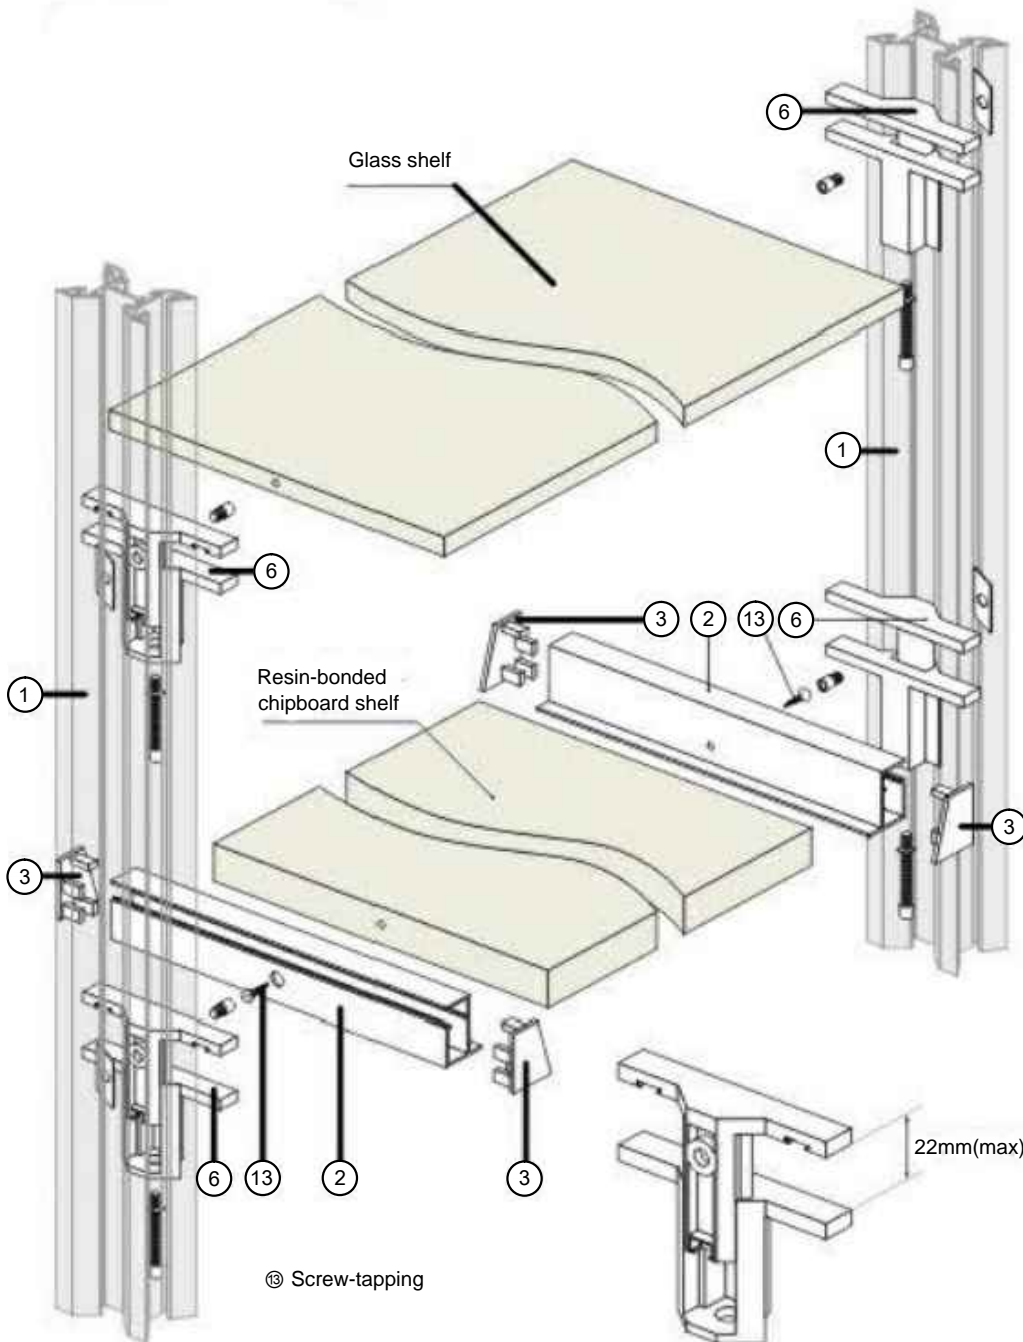

- ◆ TÜV Certificate
- ◆ SGS Certificate
- ◆ APICS Certificate

Aluminium Walk In Closet

WARDROBE ACCESSORIES >>WALK IN CLOSET >>INSTALLATION INSTRUCTIONS

INSTRUCTION

SHOES SHELVES ASSEMBLING

The shoes beam fastening height is adjusted if necessary.

SHOES BEAM CALCULATION

Aluminium Walk In Closet

WARDROBE ACCESSORIES >>WALK IN CLOSET >>INSTALLATION INSTRUCTIONS

INSTRUCTION

USE OF HORIZONTAL U-SHAPED PROFILE

VERTICAL CROSS-SECTION P-SHAPED PROFILE

BETTER VENACE, ELEGANT LIFE

www.venace.com

- ◆ Factory Supply
- ◆ Rapid Shipment
- ◆ Reasonable Price

- ◆ TÜV Certificate
- ◆ SGS Certificate
- ◆ APICS Certificate

Aluminium Walk In Closet

WARDROBE ACCESSORIES >>WALK IN CLOSET >>INSTALLATION INSTRUCTIONS

INSTRUCTION

SHELVES ASSEMBLING

CALCULATION OF THE SHELVES LENGTH

$$La = LS$$

$$Lp = LS - 26 \text{ mm}$$

- ◆ Factory Supply
- ◆ TÜV Certificate
- ◆ Rapid Shipment
- ◆ SGS Certificate
- ◆ Reasonable Price
- ◆ APICS Certificate